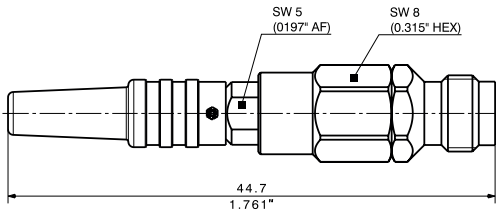

Series PC 1.85 – cable connectors

Straight cable jacks (female)

For semi-rigid, Sucoform and Multiflex cables

- Cable entry soldered
- Centre contact plugged-in

HUBER+SUHNER type	Item no.	Cable group (example)	Packaging	Assembly instruction
21_PC185-50-2-4/19_NE	84144175	Y11 (MULTIFLEX_86_HE)	single	0000397321