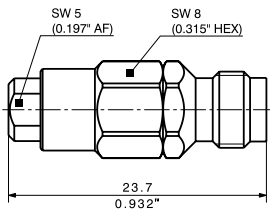

HUBER+SUHNER type	Item no.	Cable group (example)	Packaging	Assembly instruction
21_PC185-50-2-6/19_NE	85002004	Y16 (SUCOFORM_86)	single	0000397358