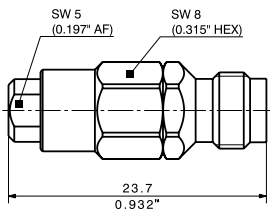

## Straight cable jacks (female)

For semi-rigid, Sucoform and Multiflex cables

- Cable entry soldered
- Centre contact plugged-in

HUBER+SUHNER type	Item no.	Cable group (example)	Packaging	Assembly instruction
21_PC185-50-2-4/19_NE	84144175	Y11 (MULTIFLEX_86_HE)	single	0000397321