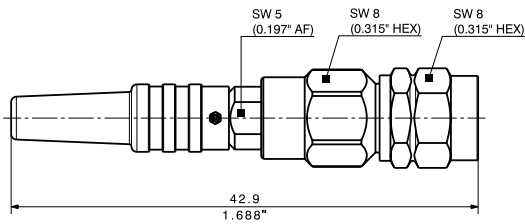

## Straight cable plugs (male)

For semi-rigid, Sucoform and Multiflex cables

- Cable entry soldered
- Centre contact plugged-in

HUBER+SUHNER type	Item no.	Cable group (example)	Packaging	Assembly instruction
11_PC185-50-2-4/19_NE	84144282	Y11 (MULTIFLEX_86_HE)	single	0000373606