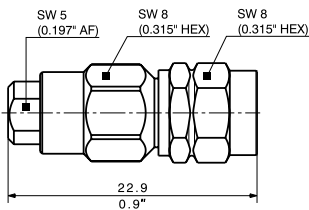

## Straight cable plugs (male)

For semi-rigid, Sucoform and Multiflex cables

- Cable entry soldered
- Centre contact plugged-in

HUBER+SUHNER type	Item no.	Cable group (example)	Packaging	Assembly instruction
11_PC185-50-2-4/19_NE	84144282	Y11 (MULTIFLEX_86_HE)	single	0000373606