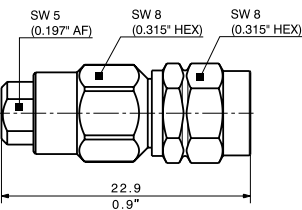

HUBER+SUHNER type	Item no.	Cable group (example)	Packaging	Assembly instruction
11_PC185-50-2-6/19_NE	85001960	Y16 (SUCOFORM_86)	single	0000388588